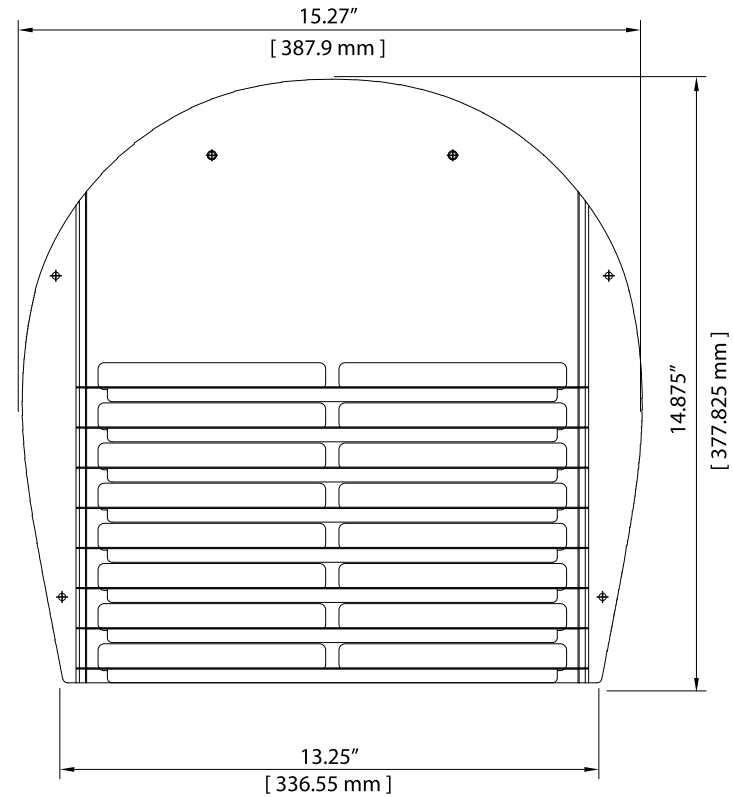

HSSGC2 Installed on GreenCobra 96G

- Flush-mounted House Side Shield cuts light off at approximately ½ mounting height behind luminaire
- Installs with six screws (provided)
- Product may be ordered for factory or field installation
  - Part number for Factory Installed shield when ordering fixtures is HSSGC2
  - When ordering separately for Field Installation use part number HSSGC2-96G
- Specify color when ordering (Gray: GY, Dark Bronze: DB, or Black: BK)

Model No.	Fixture Type
HSSGC2 (Factory Installed)	GC2 96G
HSSGC2-96G (Field Installation)	GC2 96G

**LEOTEK**<sup>®</sup>  
LITE-ON GROUP

GREENCobra™ (GC2)  
HOUSE SIDE SHIELDS - HSS

LEOTEK ELECTRONICS USA, LLC  
1955 LUNDY AVENUE  
SAN JOSE, CA 95131  
PHONE: (408) 380-1788  
FAX: (408) 518-8128