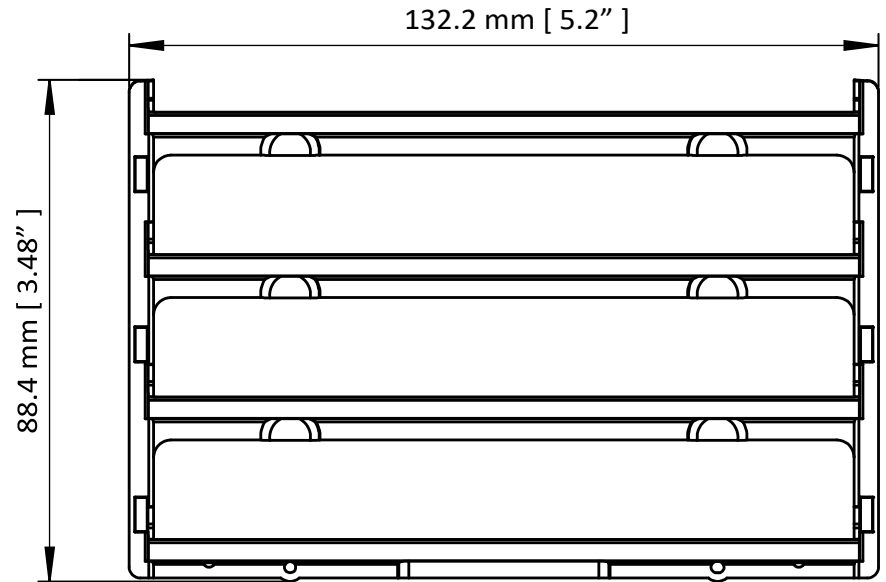

## GCJ, GCM and GCL House Side Shield (HSS) Snap-on Assembly

Product	HSS Part No.	No. of Shields per Luminaire
GCJ	HSSGCJ	1
GCM	HSSGCM	2
GCL	HSSGCL	4

**NOTES:**

- Color: Black
- Meets ROHS standard
- Meets UL94 5VA Flammability Standard
- Clips on top sides of shield easily snap into place against edges of light engine
- All models snap-on without tools.
- House Side Shields cut off light trespass at approximately ½ the mounting height behind the pole

**Green Cobra™ House Side Shield (HSS)**

LEOTEK ELECTRONICS USA, LLC  
 1955 LUNDY AVENUE  
 SAN JOSE, CA 95131  
 PHONE: (408) 380-1788  
 FAX: (408) 518-8128

G CJ, G CM and G CL House Side Shield (HSS) Snap-on Assembly