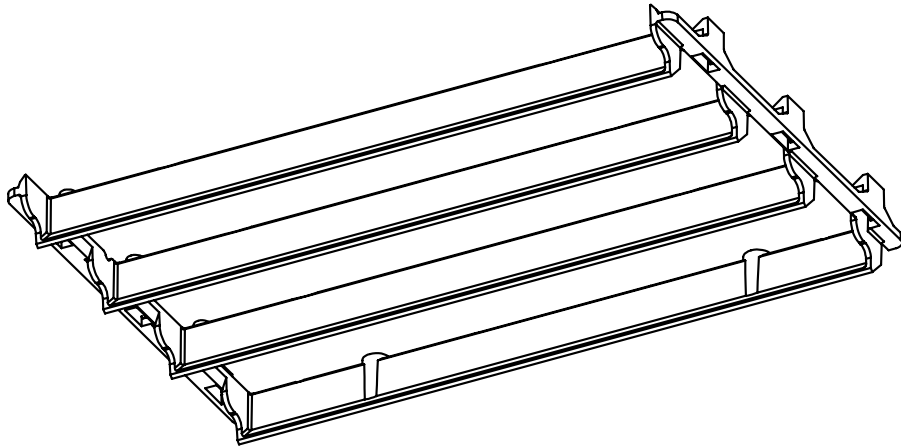

## GCJ, GCM and GCL House Side Shield (HSS) Snap-on Assembly

Product	HSS Part No.	No. of Shields per Luminaire
GCJ	HSSGCJ	1
GCM	HSSGCM	2
GCL	HSSGCL	4

**NOTES:**

- Color: Black
- Meets ROHS standard
- Meets UL94 5VA Flammability Standard
- Clips on top sides of shield easily snap into place against edges of light engine
- All models snap-on without tools.
- House Side Shields cut off light trespass at approximately ½ the mounting height behind the pole

**Green Cobra™ House Side Shield (HSS)**

LEOTEK ELECTRONICS USA, LLC  
 1955 LUNDY AVENUE  
 SAN JOSE, CA 95131  
 PHONE: (408) 380-1788  
 FAX: (408) 518-8128

G CJ, G CM and G CL House Side Shield (HSS) Snap-on Assembly