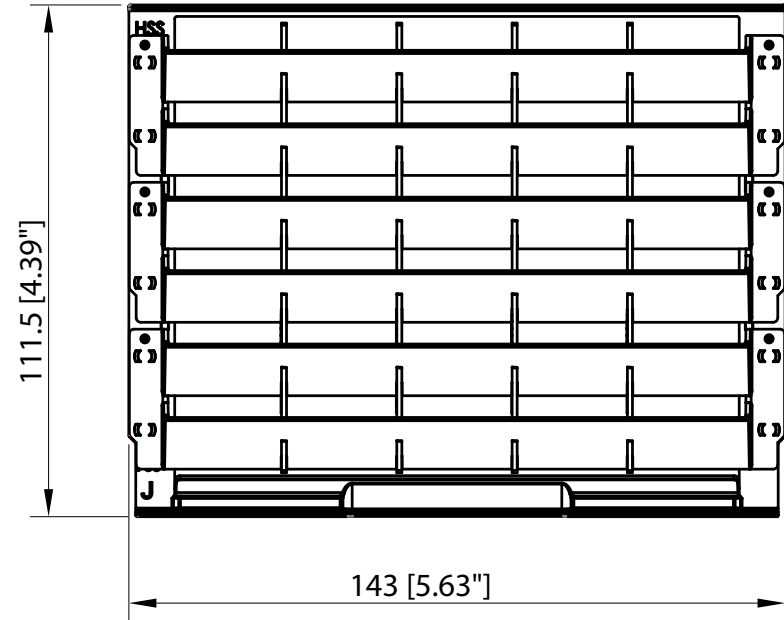

GCJ J-Series and GCM J-Series Cul-de-Sac Shield (CSS) Snap-on Assembly

Product	CSS Part No.	No. of Shields per Luminaire
GCJ J-Series	CSSJGJ	1
GCM J-Series	CSSJGCM	2

NOTES:

- Color: Black and Gray
- Meets ROHS standard
- Meets UL94 5VA Flammability Standard
- Clips on top sides of shield easily snap into place against edges of light engine
- All models snap-on without tools.
- Cul-de-Sac Shields cut off light trespass at approximately 1- ½ the mounting height on either side and ½ the mounting height behind the pole.

LEOTEK[®]
LITE-ON GROUP

**Green Cobra™ J-Series
Cul-de-Sac Shield (CSS)**

LEOTEK ELECTRONICS USA, LLC
1955 LUNDY AVENUE
SAN JOSE, CA 95131
PHONE: (408) 380-1788
FAX: (408) 518-8128

GCJ J-Series and GCM J-Series Cul-de-Sac Shield (CSS) Snap-on Assembly