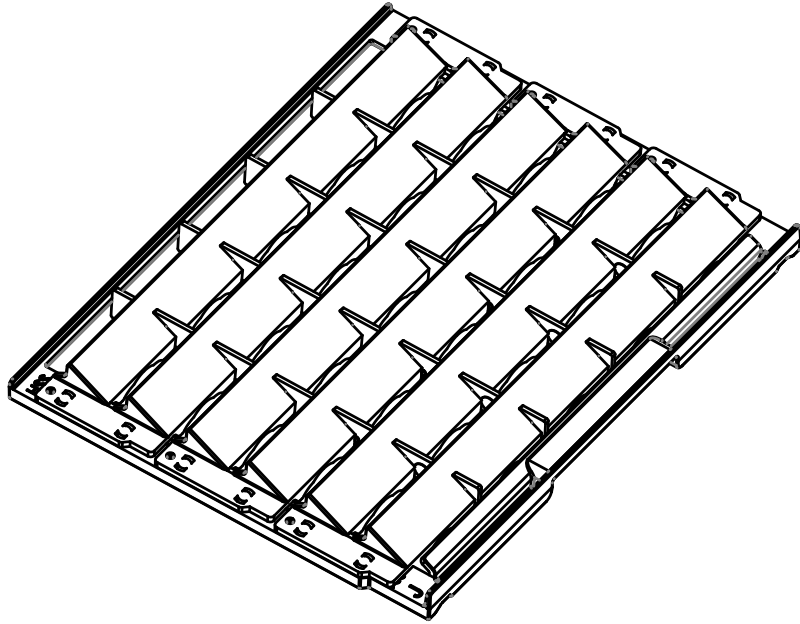

GCJ J-Series and GCM J-Series Cul-de-Sac Shield (CSS) Snap-on Assembly

Product	CSS Part No.	No. of Shields per Luminaire
GCJ J-Series	CSSJGJ	1
GCM J-Series	CSSJGCM	2

NOTES:

- Color: Black and Gray
- Meets ROHS standard
- Meets UL94 5VA Flammability Standard
- Clips on top sides of shield easily snap into place against edges of light engine
- All models snap-on without tools.
- Cul-de-Sac Shields cut off light trespass at approximately 1- ½ the mounting height on either side and ½ the mounting height behind the pole.

LEOTEK[®]
LITE-ON GROUP

**Green Cobra™ J-Series
Cul-de-Sac Shield (CSS)**

LEOTEK ELECTRONICS USA, LLC
1955 LUNDY AVENUE
SAN JOSE, CA 95131
PHONE: (408) 380-1788
FAX: (408) 518-8128

GCJ J-Series and GCM J-Series Cul-de-Sac Shield (CSS) Snap-on Assembly